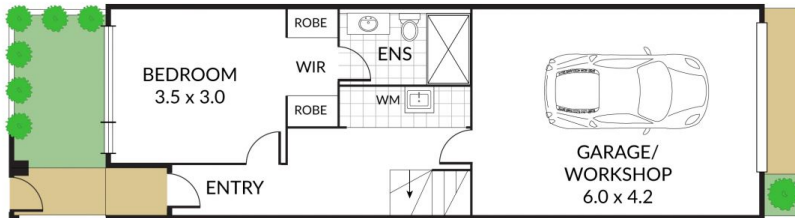

GROUND FLOOR

NOTE: Every precaution has been taken to verify the accuracy of the above details. However, prospective purchasers are advised to make their own enquiries.