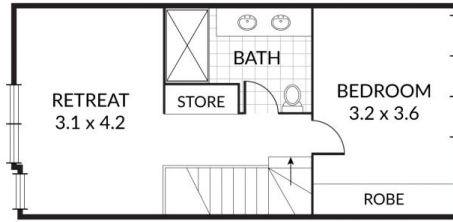

Type : Townhouse
Price : \$650,000 - \$695,000
View : <https://www.leandco.com.au/sale/vic/south-east/keysborough/residential/townhouse/8123522>

Enjoy:

- Light-filled living spaces with contemporary design and finishes
- Two generous bedrooms and private retreat/third bedroom offering comfortable
- Master bedroom with walk-in robes and full en-suite
- Open plan living and dining area filled with natural light
- Large balcony perfect for entertaining or relaxing

Phuc Le
03 8578 4200

Duncan Le
03 8578 4200

[For full version visit the website](https://www.leandco.com.au)

<https://www.leandco.com.au>

34 Calibre Retreat, **Keysborough**

3 x  2 x  1 x 

SECOND FLOOR

FIRST FLOOR